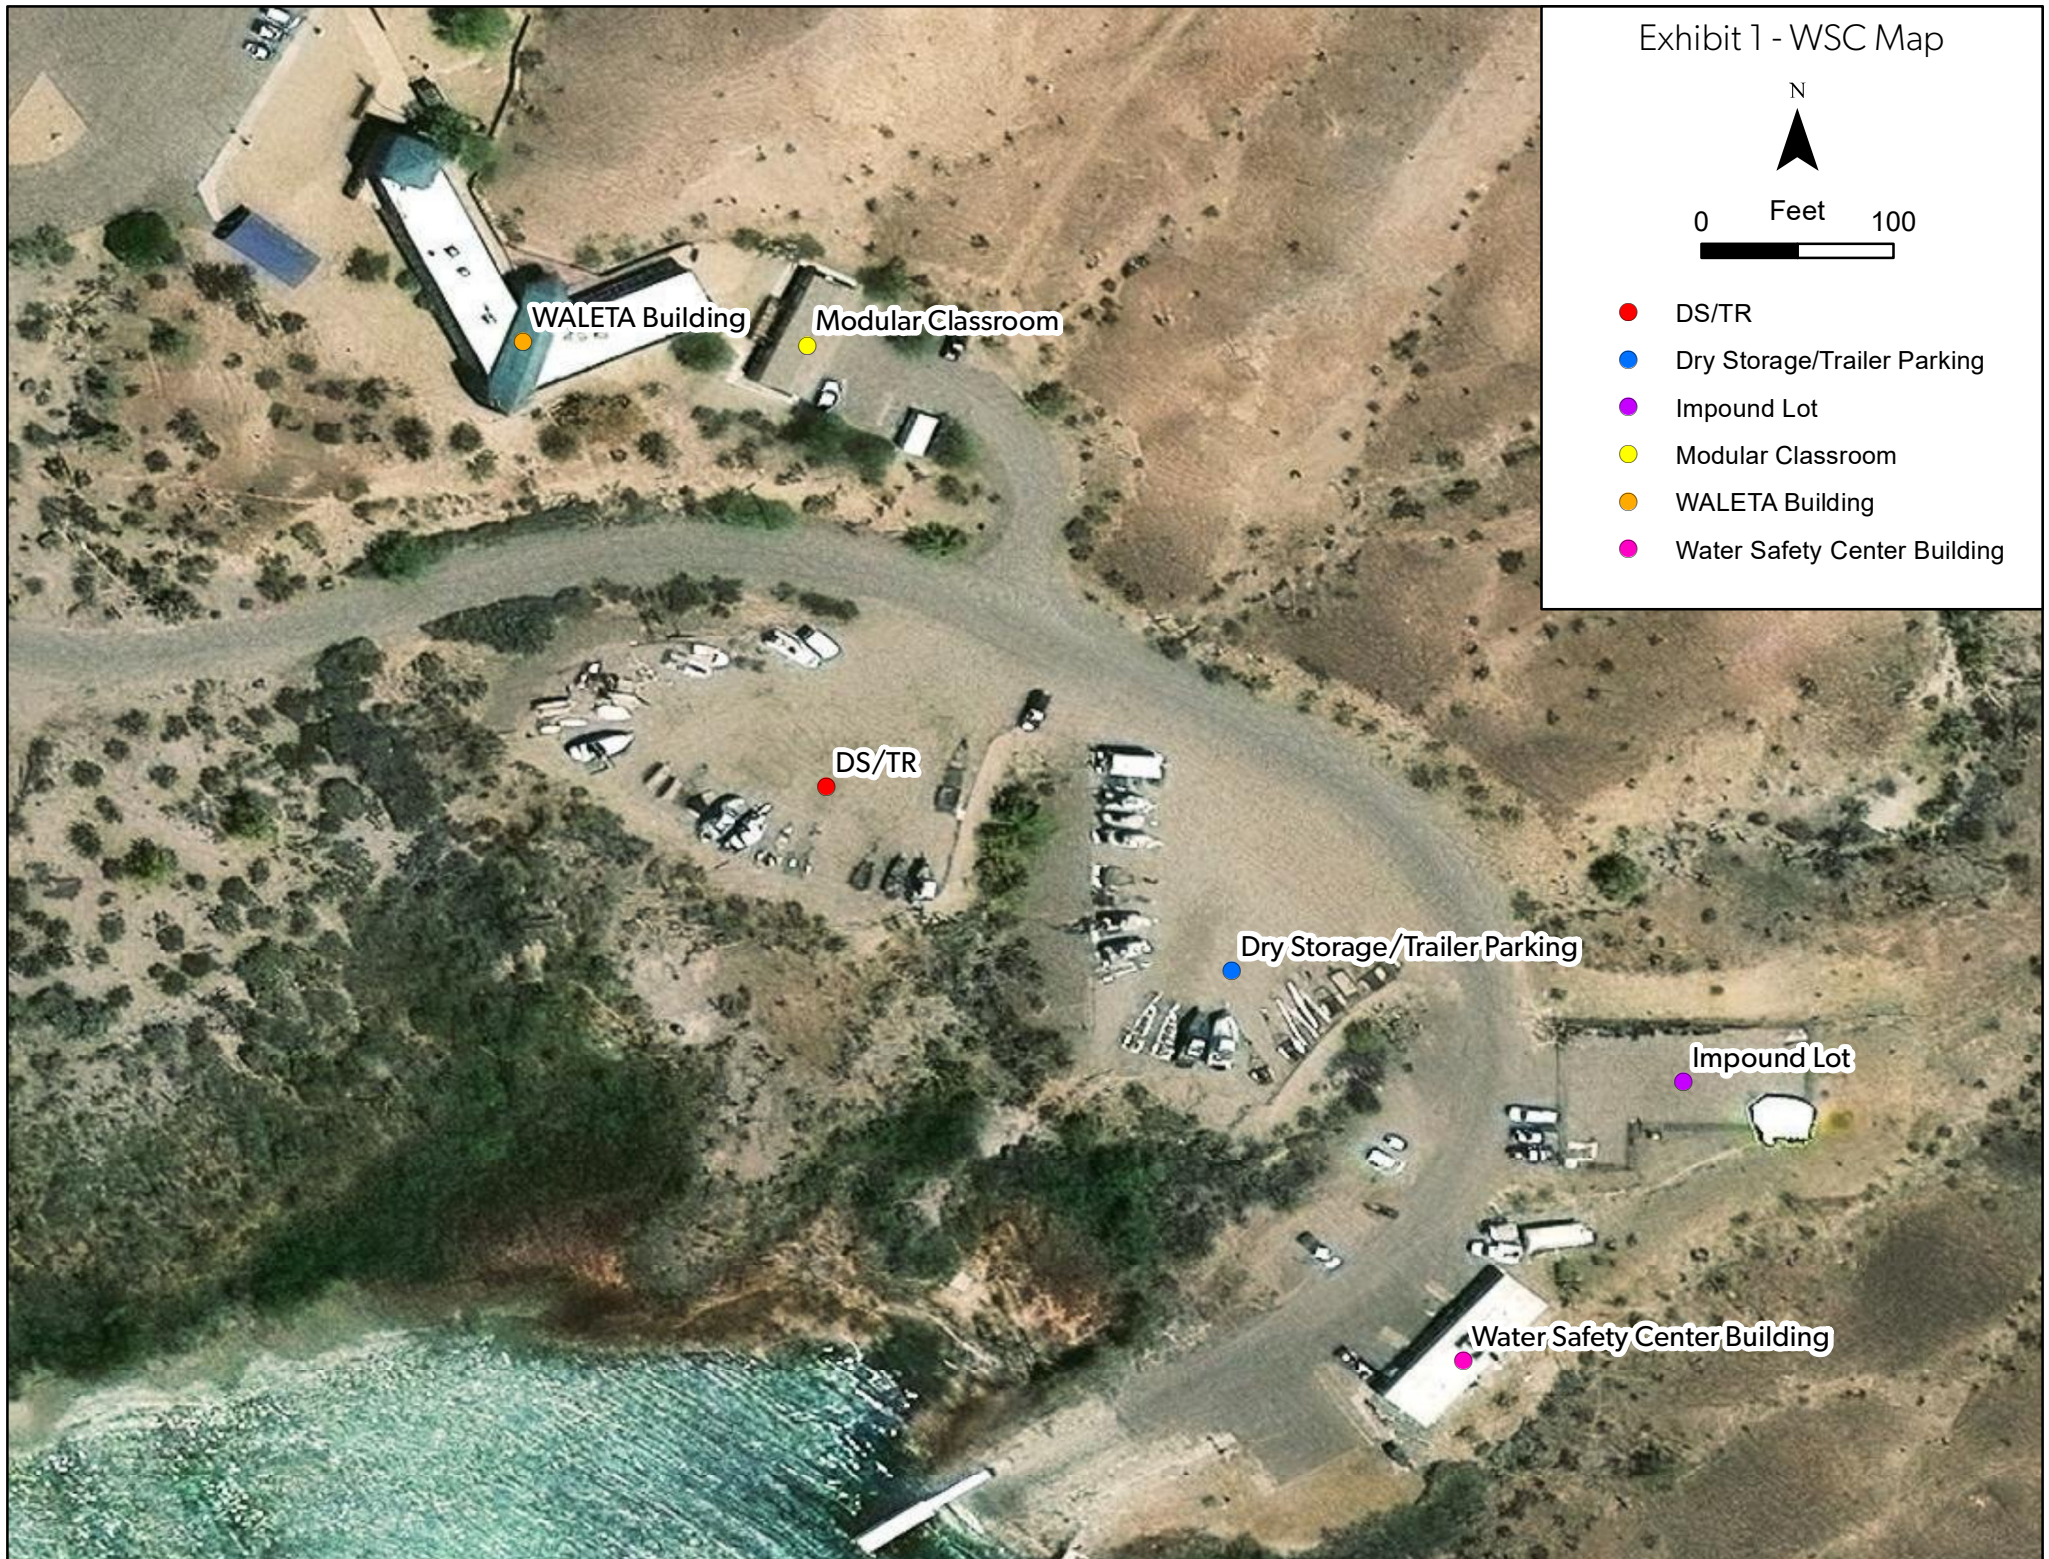

Exhibit 1 - WSC Map

0 Feet 100

- DS/TR
- Dry Storage/Trailer Parking
- Impound Lot
- Modular Classroom
- WALETA Building
- Water Safety Center Building

WALETA Building

Modular Classroom

DS/TR

Dry Storage/Trailer Parking

Impound Lot

Water Safety Center Building